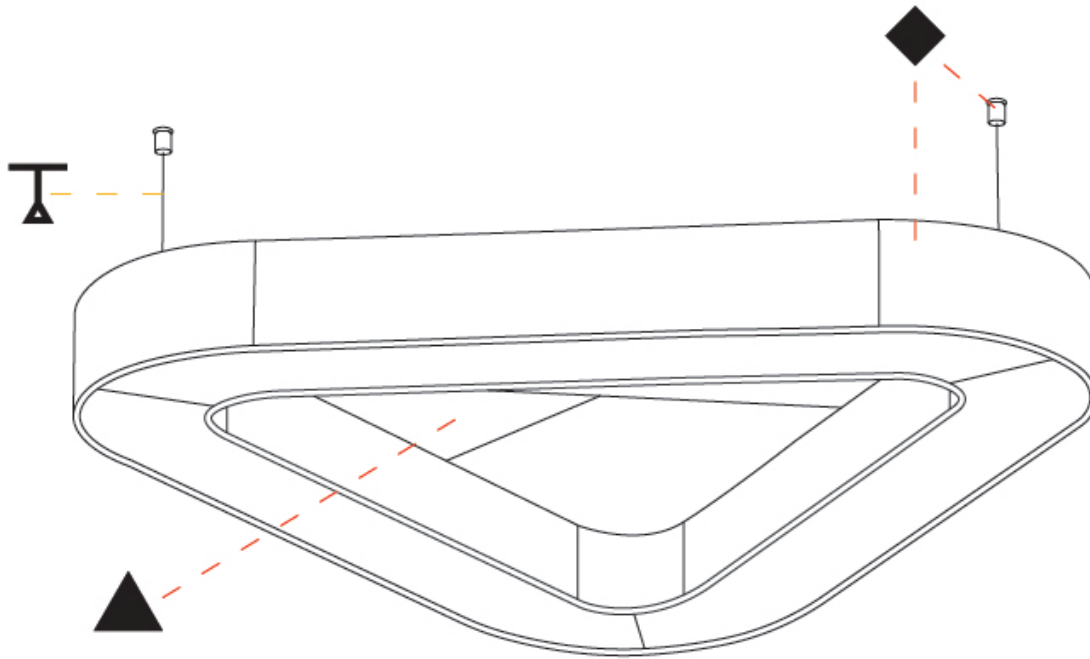

VICTORY ACOUSTIC SUSPENSION

A300742-

PROJECT _____

TYPE _____

SPECIFIER _____

QUANTITY _____

DATE _____

A